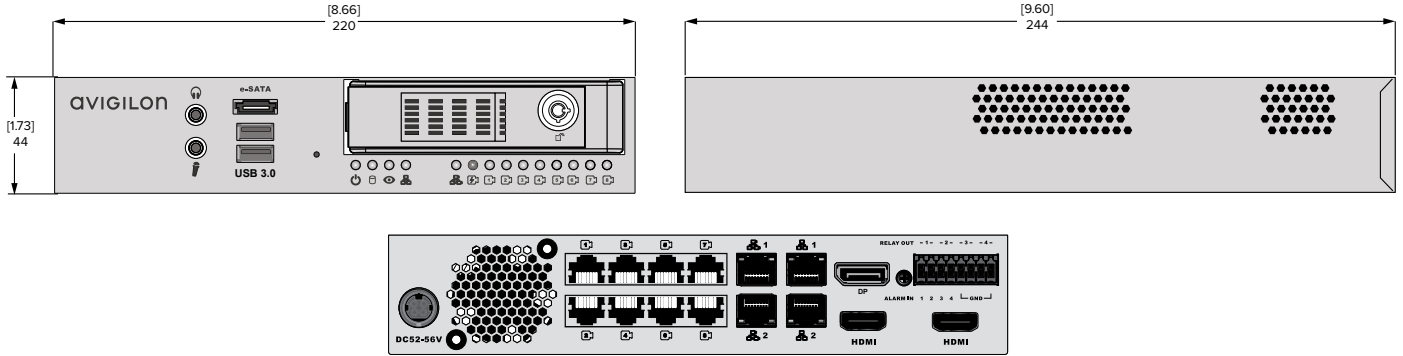

Outline Dimensions

[X.X]	INCHES
X	MM

HD Video Appliance — 8 Port (VMA-AS2-8P)